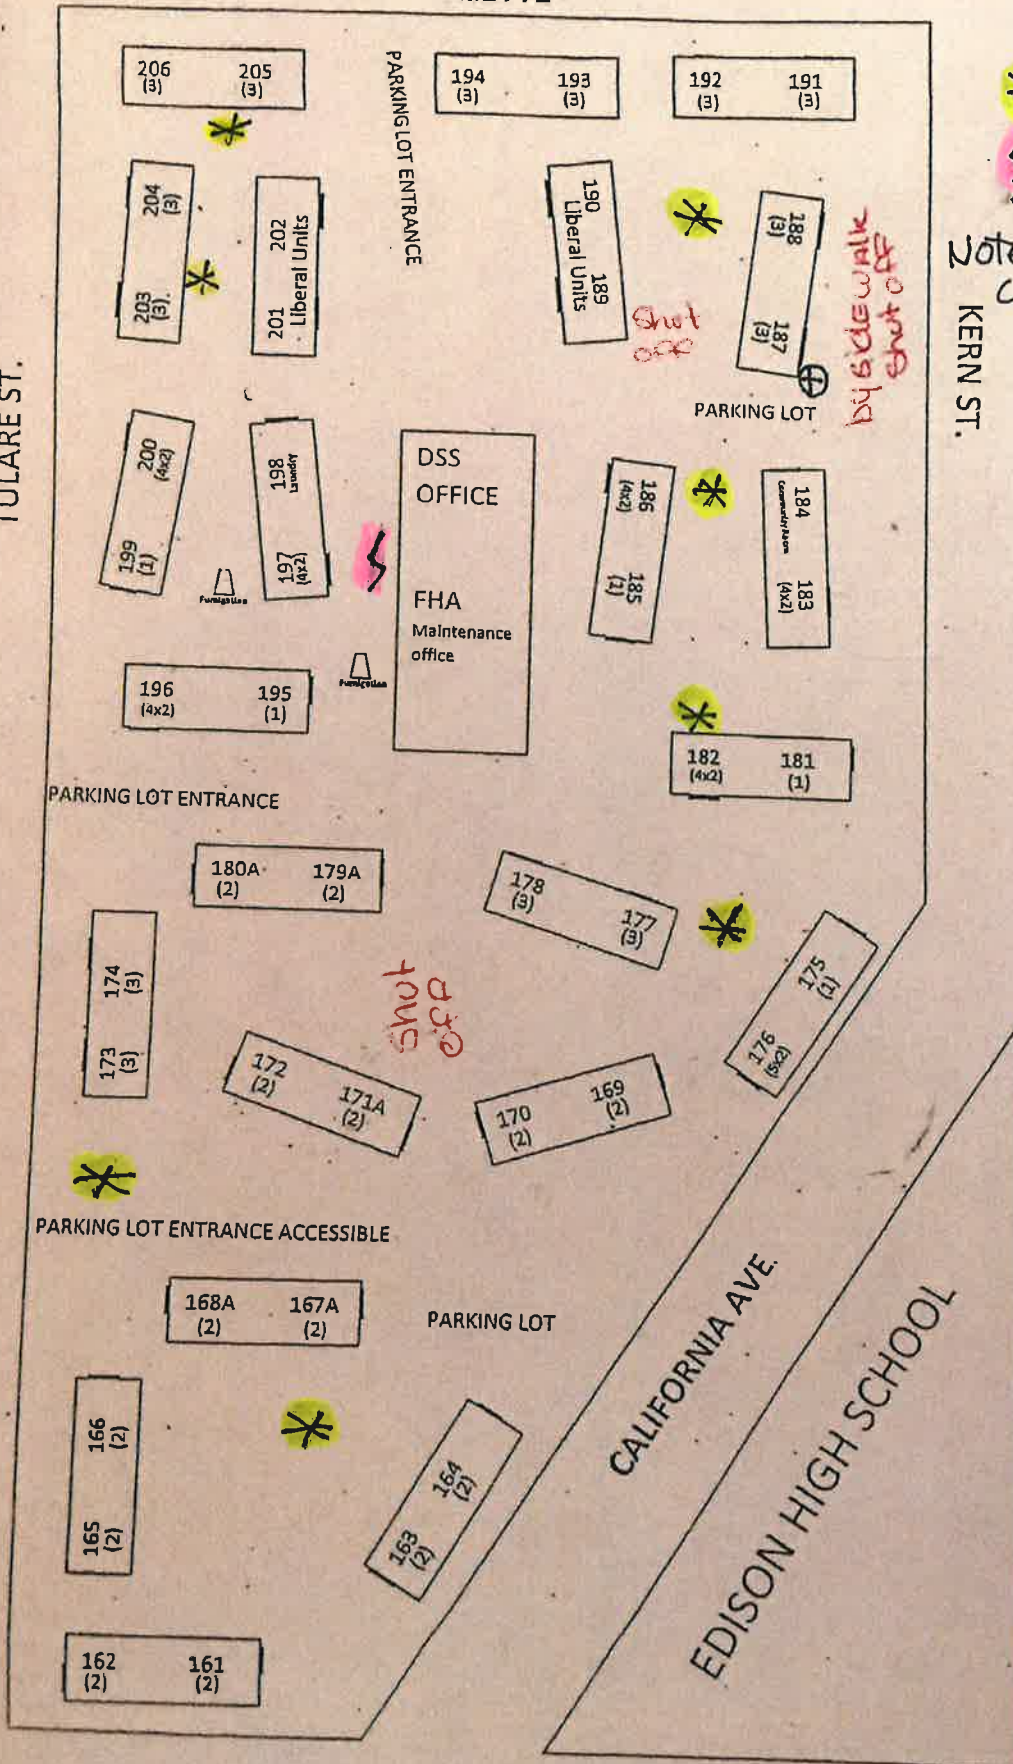

# SIERRA TERRACE HOUSING MAP

KLETTE

TULARE ST.

- ⊕ Manhole
  - \* Clean out
  - ⚡ Office Electrical service
- Note: Each unit has a clean out in back

KERN ST.

WELCOME TO EL PUENTE

Please Clean Unit Surroundings Daily